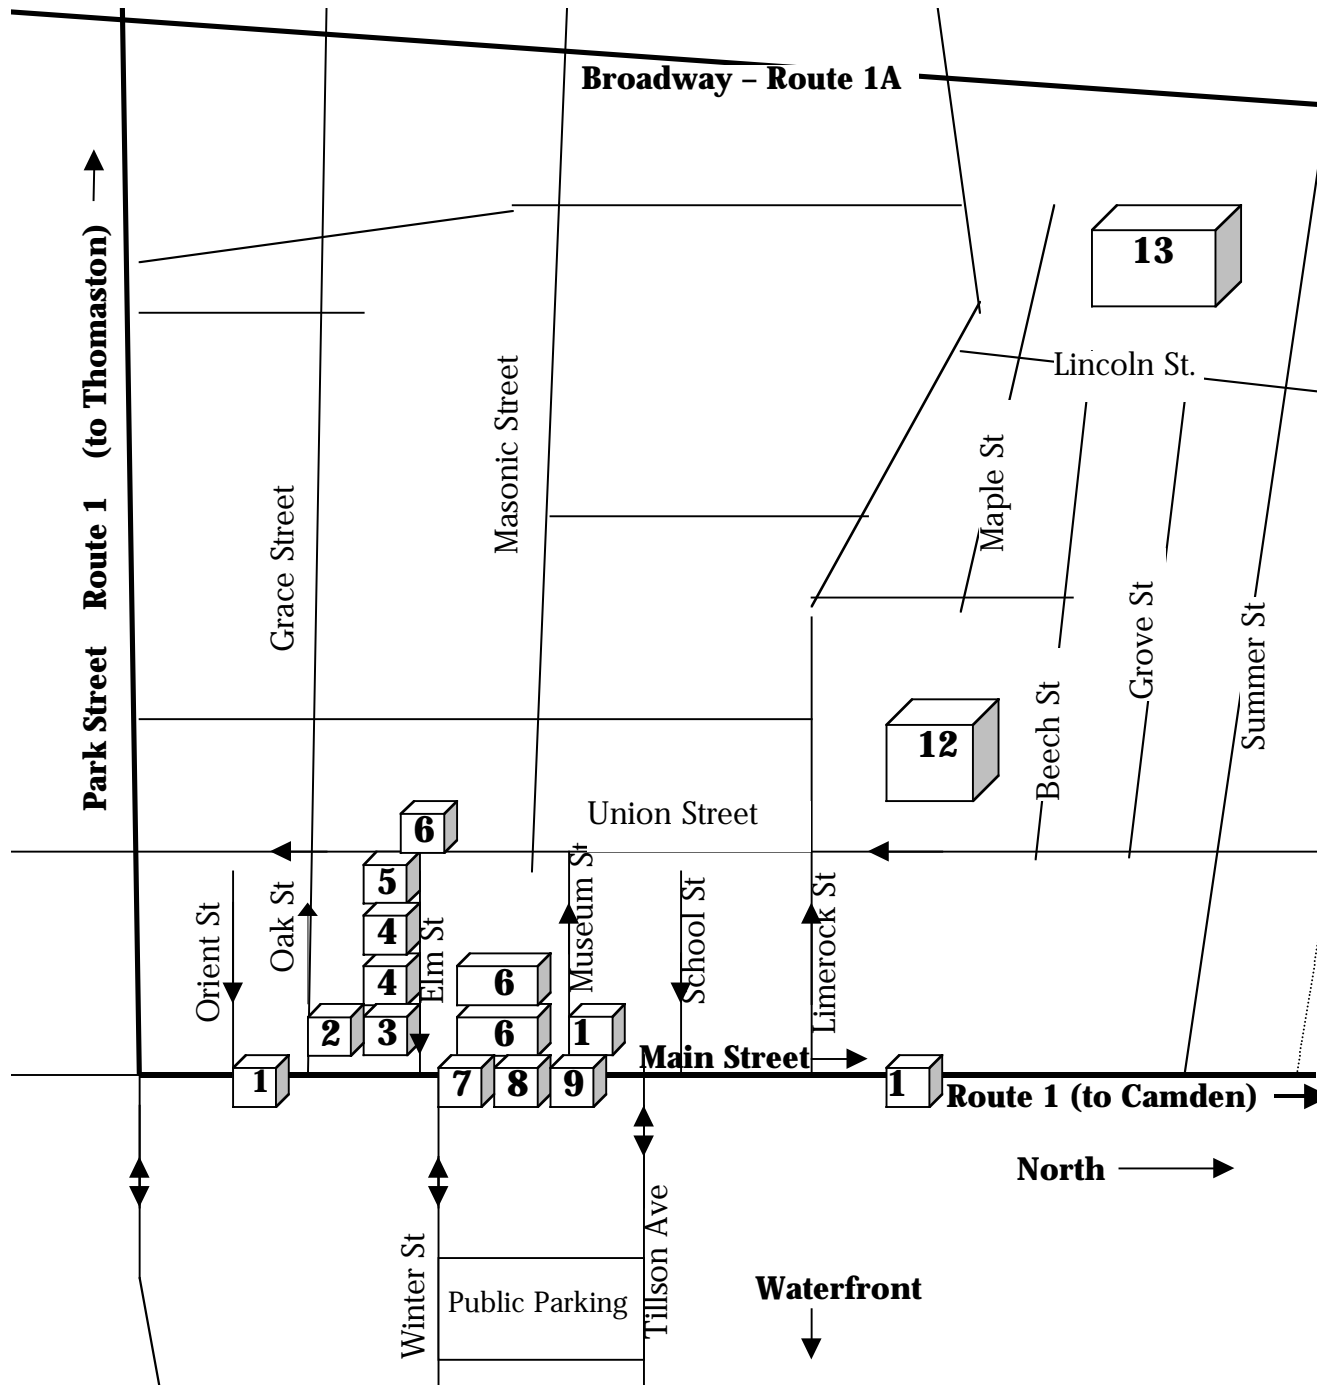

Rockland Arts District Walking Map

Call for show details

1. **ELEMENTS GALLERY**, 313 Main St.
596-6010
www.ElementsGallery.com
2. **2ND READ BOOKSTORE & CAFÉ**, 328 Main St., 594-4123
3. **ART OF THE SEA**, 342 Main St., 594-9396
www.ArtoftheSea.com
4. **THE CALDBECK GALLERY**, 12 Elm St., 594-5935
THE CALDBECK WM. THON GALLERY, 28 Elm St.
www.Caldbeck.com
5. **JULIA'S GALLERY**, 30 Elm St., 594-2983
6. **THE FARNSWORTH ART MUSEUM**
16 Museum St., 596-6457
www.FarnsworthMuseum.org
7. **THE GALLERY AT 357**, 357 Main St., 596-0084
8. **HUSTON TUTTLE'S GALLERY ONE** (upstairs)
365 Main St., 594-5441
www.HustonTuttle.com
9. **LYN SNOW WATERCOLORS**, 369 Main St., 594-3090
10. **HARBOR SQUARE GALLERY**
374 Main St., 594-8700
www.HarborSquareGallery.com
11. **GALLERY 407**, 407 Main St. (upstairs.)
594-0504
12. **THE ROCKLAND PUBLIC LIBRARY**,
80 Union St., 594-0310
www.RocklandLibrary.org
13. **THE LINCOLN STREET CENTER** for Arts and Education,
24 Lincoln St., 594-6490